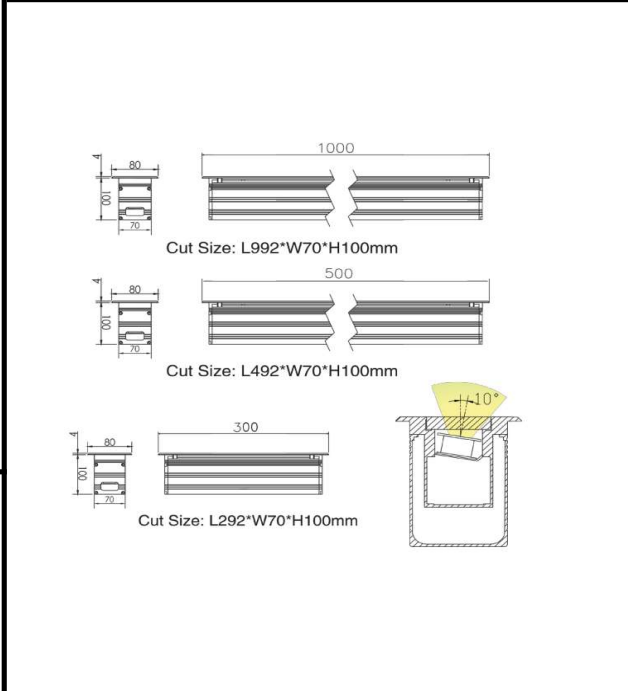

Sovitron Interior Pvt.Ltd.

Model Name	UNITY-2306 / DL-OSL-2306A-18
Description	linear Inground light

Technical description	Image
-----------------------	-------

Dimension	L=1000mm Cutout W=70mm With trim W=80mm H=100mm
Frame	Aluminum
Color Tempertaure	RGB
Power	21W
Total Luminous Flux	840 lm
Efficacy	40 lm/W
IP rating	67
Color Rendering	≥80
Mounting	Buried
Beam angle	5, 12.5, 20, 30, 45, 60, 15X30, 10X60 Degree
Optics	Tempered glass
Dimming	NON-Dimmable
Operating Voltage	220-240 VAC
Standard Lifetime	L70 minimum at 50,000 burning hours

Remarks:-

Dimension diagram

Address: Plot #7 Saroorpur-Nangla Industrial Area,Ballabgharh-Sohna Road,Faridabad-121005
Email: info@sovitron.com